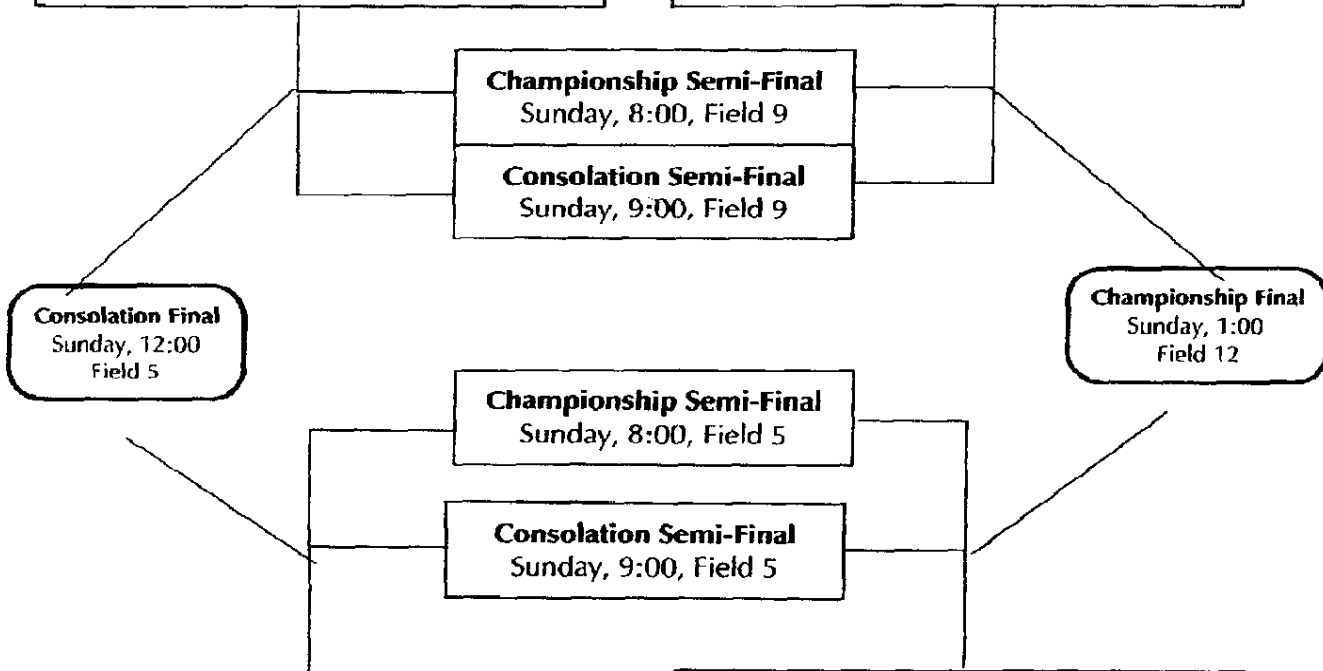

“Over-40” Division

GROUP A		
Teams	Time	Field
Myths v. Brockport	8:00	9
Myths v. Mystic	12:00	9
Brockport v. Mystic	3:00	9

GROUP B		
Teams	Time	Field
Wilmington v. White Plains	9:00	9
Wilmington v. OMOS	12:00	7
White Plains v. OMOS	4:00	9

GROUP C		
Teams	Time	Field
Tobacco Rd. v. Lancaster	10:00	9
Tobacco Rd. v. Omex	1:00	9
Lancaster v. Omex	5:00	9

GROUP D		
Teams	Time	Field
Albany v. Virginia	11:00	9
Albany v. ORBS	2:00	9
Virginia v. ORBS	6:00	9